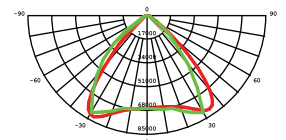

FLOOD LIGHT

Outdoor Light | Flood Light

ZERON
NEW LIGHT NEW LIFE

Flood Light Zeron

ZERN-FL-ZRSM

3.000K 4.000K 5.000K 6.000K

■ Specification

Daya (W)	Input Voltage	Frequency Amp	LED Efikasi	Total Lumen	CRI	Temperatur Warna	Proteksi	Beam Angle	Berat	Material
300W	AC170-277V	50/60Hz	150Lm/W	45.000Lm	>70Ra	3000K/5000K	IP66	20°/30°/60°/90°	9.4kg	Die Casting Aluminium
400W	AC170-277V	50/60Hz	150Lm/W	60.000Lm	>70Ra	3000K/5000K	IP66	20°/30°/60°/90°	10kg	Die Casting Aluminium

Model : ZERN-FL-ZRSM-300W

Dimension (mm)

Light Distribution Curve

Model : ZERN-FL-ZRSM-400W

Dimension (mm)

Light Distribution Curve

- * Easy maintenance
- Modular LED for easy replacement
- Opening and closing possible of LED module part and power supply part
- Customizable beam angle
- Temperature max 50°