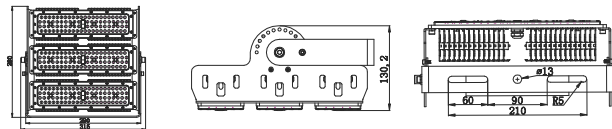

FLOOD LIGHT

Outdoor Light | Flood Light

ZERON
NEW LIGHT NEW LIFE

Flood Light Zeron

ZERN-FL-ZRSM

3.000K 4.000K 5.000K 6.000K

■ Specification

Daya (W)	Input Voltage	Frequency Amp	LED Efikasi	Total Lumen	CRI	Temperatur Warna	Proteksi	Beam Angle	Berat	Material
300W	AC170-277V	50/60Hz	150Lm/W	45.000Lm	>70Ra	3000K/5000K	IP66	20°/30°/60°/90°	9.4kg	Die Casting Aluminium
400W	AC170-277V	50/60Hz	150Lm/W	60.000Lm	>70Ra	3000K/5000K	IP66	20°/30°/60°/90°	10kg	Die Casting Aluminium

Model : ZERN-FL-ZRSM-300W

Dimension (mm)

Light Distribution Curve

Model : ZERN-FL-ZRSM-400W

Dimension (mm)

Light Distribution Curve

- * Easy maintenance
- Modular LED for easy replacement
- Opening and closing possible of LED module part and power supply part
- Customizable beam angle
- Temperature max 50°