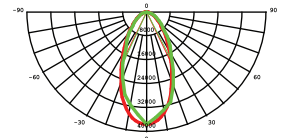

FLOOD LIGHT

Outdoor Light | Flood Light

ZERON
NEW LIGHT NEW LIFE

Flood Light Zeron

ZERN-FL-ZRSM

3.000K 4.000K 5.000K 6.000K

■ Specification

Daya (W)	Input Voltage	Frequency Amp	LED Efikasi	Total Lumen	CRI	Temperatur Warna	Proteksi	Beam Angle	Berat	Material
300W	AC170-277V	50/60Hz	150Lm/W	45.000Lm	>70Ra	3000K/5000K	IP66	20°/30°/60°/90°	9.4kg	Die Casting Aluminium
400W	AC170-277V	50/60Hz	150Lm/W	60.000Lm	>70Ra	3000K/5000K	IP66	20°/30°/60°/90°	10kg	Die Casting Aluminium

Model : ZERN-FL-ZRSM-300W

Dimension (mm)

Light Distribution Curve

Model : ZERN-FL-ZRSM-400W

Dimension (mm)

Light Distribution Curve

- * Easy maintenance
- Modular LED for easy replacement
- Opening and closing possible of LED module part and power supply part
- Customizable beam angle
- Temperature max 50°