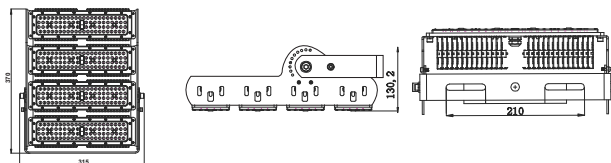

Model : ZERN-FL-ZRSM-300W

Dimension (mm)

Light Distribution Curve

Model : ZERN-FL-ZRSM-400W

Dimension (mm)

Light Distribution Curve

- * Easy maintenance
- Modular LED for easy replacement
- Opening and closing possible of LED module part and power supply part
- Customizable beam angle
- Temperature max 50°